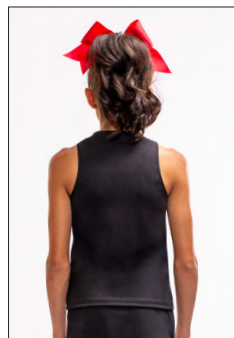

- 88% polyester/12% spandex engineered with lightweight, breathable stretch fabric for comfort and mobility
- Tag-free label
- Covered elastic 1/2" waistband
- Front left side slit opening
- Flatlock stitching provides comfort and helps prevent chafing

Tumble

6003

Tumble

Racerback

Aerial

LADIES FREESTYLE
SUBLIMATED SHELL

228368	Ladies	XS-2XL	MSRP 58.10
228468	Girls	XXS-L	MSRP 58.10

- Heavyweight 88% polyester/12% spandex
- Heat sealed label
- Racerback styling

LADIES FREESTYLE
SUBLIMATED CHEER SKIRT

228374	Ladies	XS-2XL	MSRP 59.80
228474	Girls	XXS-L	MSRP 59.80

- 88% polyester/12% spandex engineered with lightweight, breathable stretch fabric for comfort and mobility
- Tag-free label
- Covered elastic 1/2" waistband