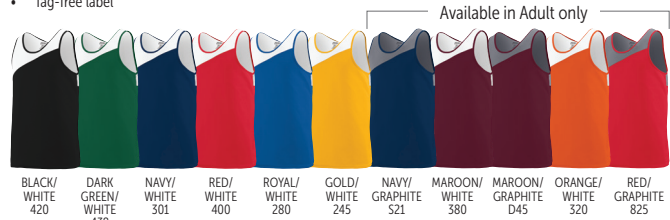

ACCELERATE JERSEY

352	Adult	S-2XL	MSRP 22.60
353	Youth	S-L	MSRP 22.60
354	Ladies	XS-2XL	MSRP 22.60

- 100% polyester wicking knit
- Tag-free label