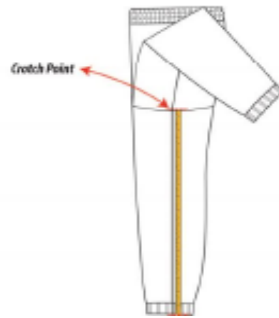

Product Measurements - in

223712

Size	XS	S	M	L	XL	2XL
WAIST RELAXED	26 1/2	29	30	31 1/2	33 1/4	35 1/4
HIP	40	42	44	47	50 1/2	54 1/2
INSEAM	4	4	4	4	4	4

Product Measurements - cm

223712

Size	XS	S	M	L	XL	2XL
WAIST RELAXED	67.31	74	76	80	84	90
HIP	101.6	107	112	119	128	138
INSEAM	10.16	10	10	10	10	10

WAIST RELAXED
Top of waistband from side to side

INSEAM
crotch point to hem edge

HIP
Down from top of waistband