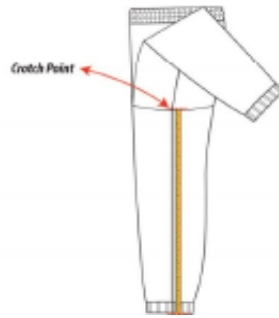

Product Measurements - in

223736

Size	XS	S	M	L	XL	2XL
WAIST RELAXED	26	28	30	33	36 1/2	40 1/2
HIP	39	41	43	45 1/2	48	50 1/2
INSEAM	26 1/4	26 5/8	27	27	27	27

Product Measurements - cm

223736

Size	XS	S	M	L	XL	2XL
WAIST RELAXED	66.04	71	76	84	93	103
HIP	99.06	104	109	116	122	128
INSEAM	66.675	68	69	69	69	69

WAIST RELAXED
Top of waistband from side to side

INSEAM
crotch point to hem edge

HIP
Down from top of waistband