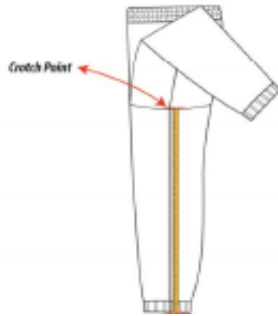

Product Measurements - in 229573

Size	S	M	L	XL	2XL	3XL
WAIST RELAXED	29 1/2	31 1/2	33 1/2	35 1/2	37 1/2	39 1/2
HIP	40	44	48	52	56	60
INSEAM	29 1/4	29 3/4	30 1/4	30 3/4	31 1/4	31 3/4

Product Measurements - cm 229573

Size	S	M	L	XL	2XL	3XL
WAIST RELAXED	75	80	85	90	95	100
HIP	102	112	122	132	142	152
INSEAM	74	76	77	78	79	81

WAIST RELAXED
Top of waistband from side to side

INSEAM
crotch point to hem edge

HIP
Down from top of waistband