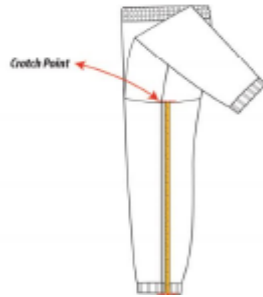

Product Measurements - in 229673

Size	S	M	L	XL
WAIST RELAXED	22 1/2	25	27 1/2	30
HIP	35	38	41 1/2	44
INSEAM	22 1/4	24	26	27 1/2

Product Measurements - cm 229673

Size	S	M	L	XL
WAIST RELAXED	57	64	70	76
HIP	89	97	105	112
INSEAM	57	61	66	70

**WAIST RELAXED**  
Top of waistband from side to side

**INSEAM**  
crotch point to hem edge

**HIP**  
Down from top of waistband