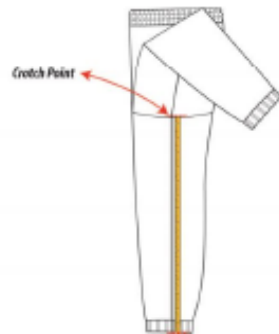

| Product Measurements - in |        | 272600 |        |        |        |
|---------------------------|--------|--------|--------|--------|--------|
| Size                      | XS     | S      | M      | L      | XL     |
| WAIST RELAXED             | 21     | 22     | 23     | 24     | 25     |
| HIP                       | 14 1/4 | 16 1/4 | 17 1/2 | 19 1/4 | 21     |
| INSEAM                    | 19 3/4 | 21 3/4 | 24     | 26 1/4 | 28 1/4 |

| Product Measurements - cm |        | 272600 |    |    |    |
|---------------------------|--------|--------|----|----|----|
| Size                      | XS     | S      | M  | L  | XL |
| WAIST RELAXED             | 53.34  | 56     | 58 | 61 | 64 |
| HIP                       | 36.195 | 41     | 44 | 49 | 53 |
| INSEAM                    | 50.165 | 55     | 61 | 67 | 72 |

**WAIST RELAXED**  
Top of waistband from side to side

**INSEAM**  
crotch point to hem edge

**HIP**  
Down from top of waistband