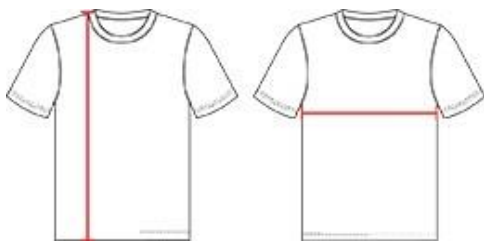

412400 MEN'S B-COREV-NECKTEE

- Badger heat seal logo on left sleeve
- Self-fabric collar
- Badger Sport paneled shoulder for maximum movement
- 100% Polyester moisture management/antimicrobial performance fabric
- Double-needle hem

COLORS

SPECIFICATIONS

	XS	S	M	L	XL	2XL	3XL	4XL
Piece Weight measured in pounds	0.36	0.36	0.36	0.36	0.36	0.36	0.36	0.36
Spec Body Length measured in inches	28	29	30	31	32	33	34	35
Spec Chest Width measured in inches	17	19	21	23	25	27	29	31
Case Count # of units per case	36	36	36	36	36	36	24	24

HOWTOMEASURE

These product specifications reference a product's measurements. For sizing information and guidance, please reference our sizing charts.

BODY LENGTH

Measured on the front from the shoulder/neck intersection to the bottom of the garment.

CHEST WIDTH

Measured across the chest, 1" below the armhole seam.