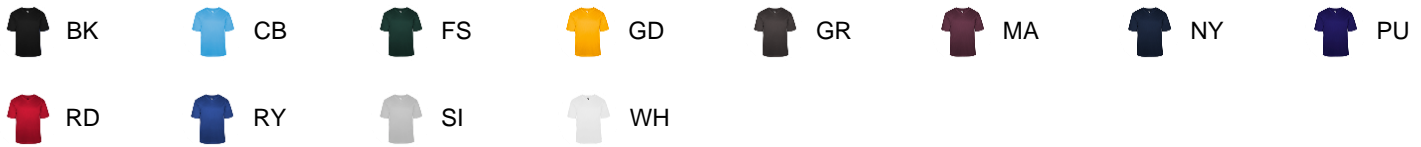

412400 MEN'S B-COREV-NECKTEE

- Badger heat seal logo on left sleeve
- Self-fabric collar
- Badger Sport paneled shoulder for maximum movement
- 100% Polyester moisture management/antimicrobial performance fabric
- Double-needle hem

COLORS

SPECIFICATIONS

	XS	S	M	L	XL	2XL	3XL	4XL
Piece Weight measured in pounds	0.36	0.36	0.36	0.36	0.36	0.36	0.36	0.36
Spec Body Length measured in inches	28	29	30	31	32	33	34	35
Spec Chest Width measured in inches	17	19	21	23	25	27	29	31
Case Count # of units per case	36	36	36	36	36	36	24	24