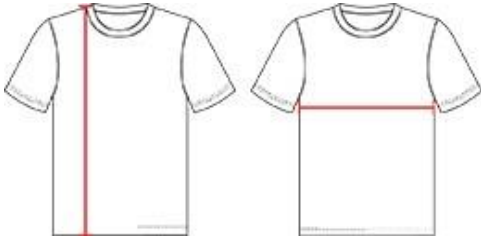

416200 WOMEN'S B-COREWOMEN'SV-NECKTEE

- Badger heat seal logo on left sleeve
- Self-fabric collar
- Badger Sport paneled shoulder for maximum movement
- 100% polyester moisture management/antimicrobial performance fabric
- Double-needle hem

COLORS

BK	BO	CR	CB	EB	FS	GD	GR
HC	HP	LM	MA	NY	PK	PU	RD
RY	SI	WH	SY				

SPECIFICATIONS

	XS	S	M	L	XL	2XL
Piece Weight measured in pounds	0.36	0.36	0.36	0.36	0.36	0.36
Spec Body Length measured in inches	25	26	27	28	29	30
Spec Chest Width measured in inches	16	17 ½	19	21	23	25
Case Count # of units per case	36	36	36	36	36	36

HOWTOMEASURE

These product specifications reference a product's measurements.
For sizing information and guidance, please reference our sizing charts.

BODY LENGTH

Measured on the front from the shoulder/neck intersection to the bottom of the garment.

CHEST WIDTH

Measured across the chest, 1" below the armhole seam.