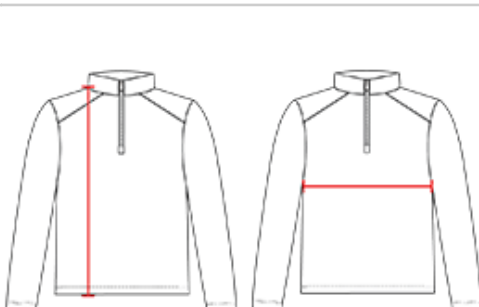

HOW TO MEASURE

These product specifications reference a product's measurements. For sizing information and guidance, please reference our sizing charts.

BODY LENGTH

Measured on the front from the shoulder/neck intersection to the bottom of the garment.

CHEST WIDTH

Measured across the chest, 1" below the armhole seam.