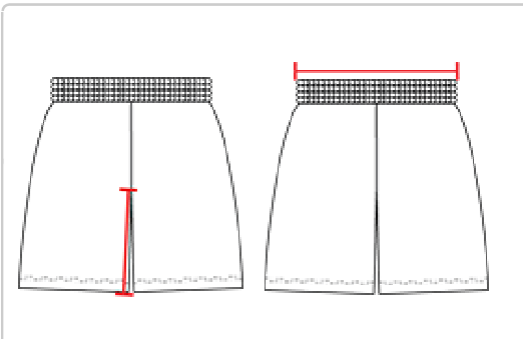

426700 MEN'S SWEATLESSSHORT

- 100% Polyester moisture management/ antimicrobial performance fabric
- 50% Cotton/50% Polyester loop terry insert for ultimate sweat absorption
- Contrasting colors
- Double-needle hem
- Badger Sport heat seal logo on left hip

COLORS

SPECIFICATIONS

	XS	S	M	L	XL	2XL	3XL	4XL
Piece Weight measured in pounds	0.00	0.00	0.00	0.00	0.00	0.00	0.00	0.00
Waist Relaxed Measure in inches	13 ¼	14 ¼	15 ¼	16 ¼	17 ¼	18 ¼	19 ¼	20 ¼
Inseam Measured in inches	5	5	5	5	5	5	5	5
Case Count # of units per case	36	36	36	36	36	36	24	24

HOWTOMEASURE

These product specifications reference a product's measurements. For sizing information and guidance, please reference our sizing charts.

INSEAM

Measured from crotch point to bottom leg opening.

WAIST WIDTH

Measured across the top of the waist opening.