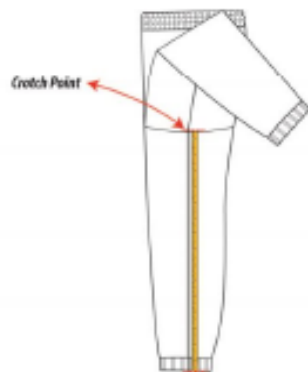

Product Measurements - in		772600					
Size	XS	S	M	L	XL	2XL	3XL
WAIST RELAXED	0	26	28	30	32	34	36
HIP	0	22	23	24	25	26	27
INSEAM	0	28	28 1/2	29	29 1/2	30	30 1/2

Product Measurements - cm		772600					
Size	XS	S	M	L	XL	2XL	3XL
WAIST RELAXED	0	66	71	76	81	86	91
HIP	0	56	58	61	64	66	69
INSEAM	0	71	72	74	75	76	77

WAIST RELAXED
Top of waistband from side to side

INSEAM
crotch point to hem edge

HIP
Down from top of waistband