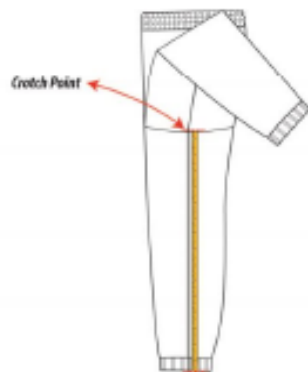

Product Measurements - in		792600					
Size	XS	S	M	L	XL	2XL	3XL
WAIST RELAXED	25	26	27	29	31	33	35
HIP	20 3/8	21 3/8	22 3/8	24 1/8	25 7/8	27 5/8	27 7/8
INSEAM	28 1/2	29	29 1/2	30	30 1/2	31	31 1/2

Product Measurements - cm		792600					
Size	XS	S	M	L	XL	2XL	3XL
WAIST RELAXED	63.5	66	69	74	79	84	89
HIP	51.7525	54	57	61	66	70	71
INSEAM	72.39	74	75	76	77	79	80

**WAIST RELAXED**  
Top of waistband from side to side

**INSEAM**  
crotch point to hem edge

**HIP**  
Down from top of waistband